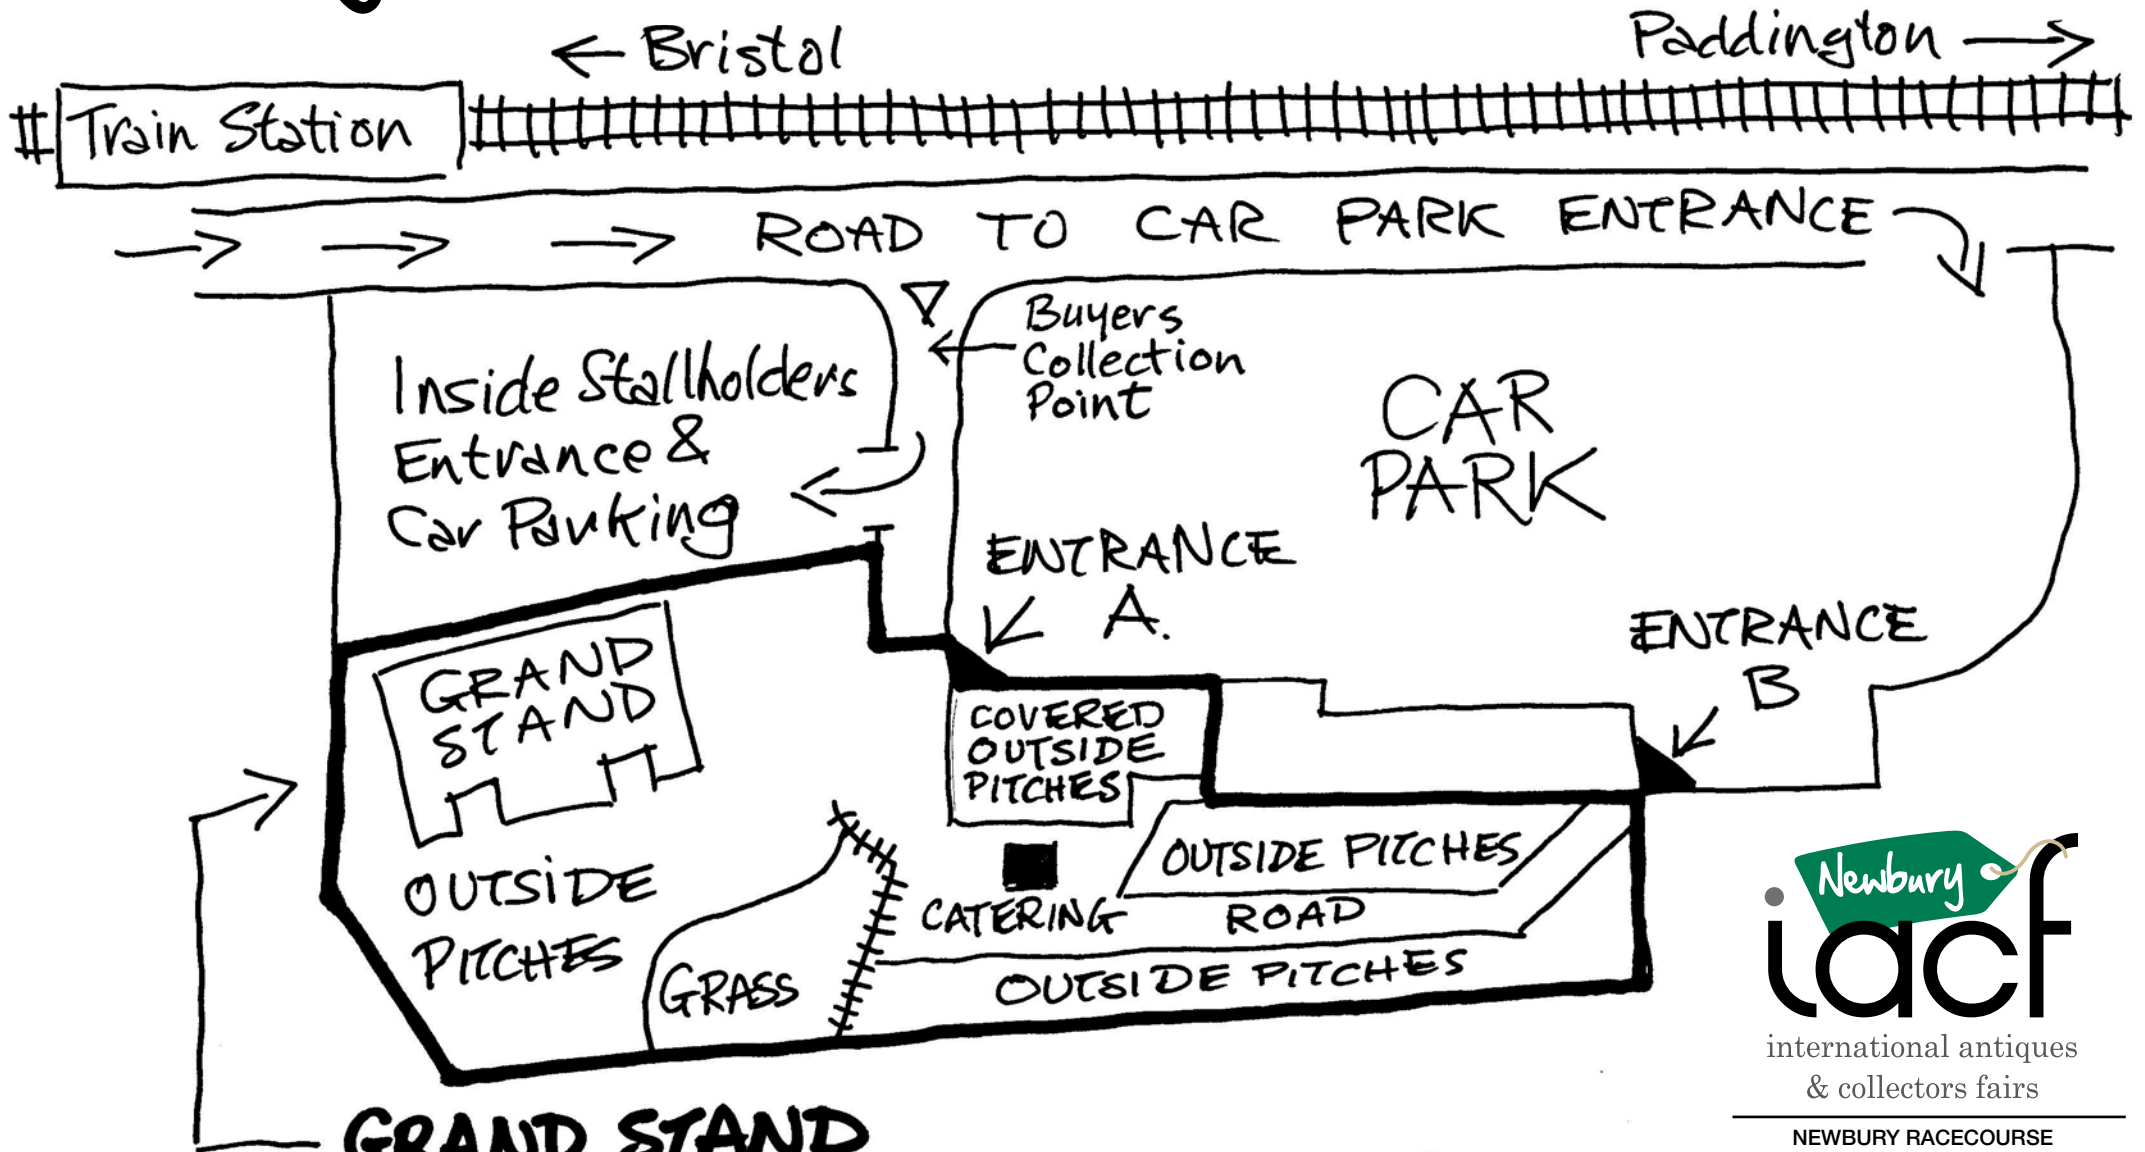

Newbury Site Plan

GRAND STAND

INCORPORATING INSIDE PITCHES, TOILETS, RESTAURANT & CASH MACHINE.

international antiques
& collectors fairs

NEWBURY RACECOURSE
Newbury, Berks RG14 7NZ
www.iacf.co.uk 01636 702326

NEXT FAIR
MONDAY
AUGUST 2nd 2010