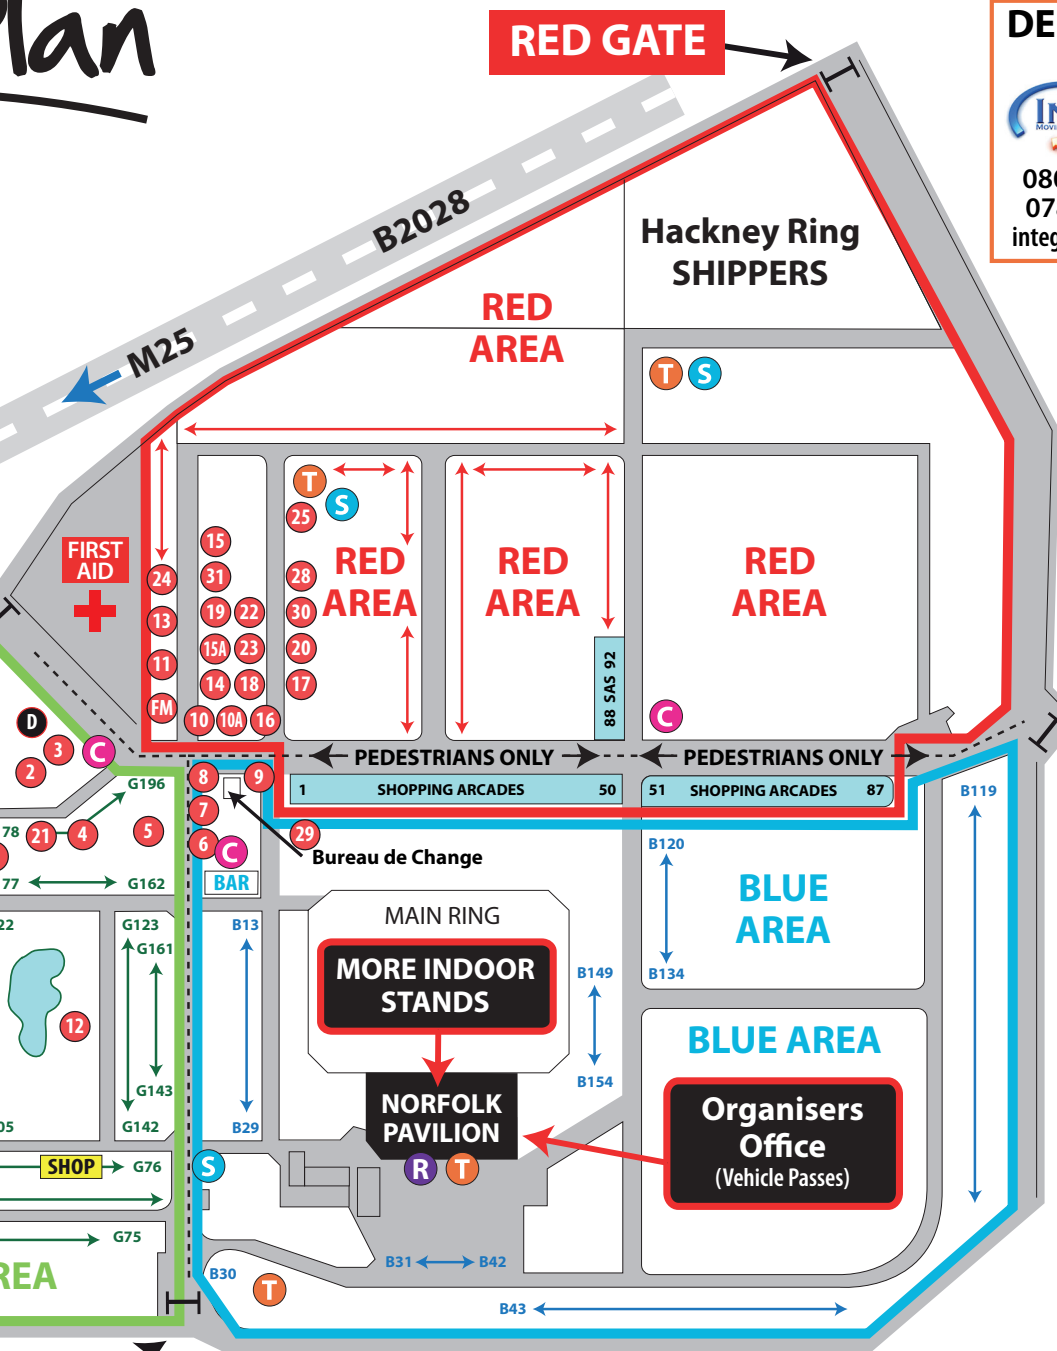

Site Plan

DELIVERIES
by
 INTEGRAL
MOVING SERVICES LTD
0800 009 6806
07801 443470
integralmoving.co.uk

- R** RESTAURANT
- C** CATERING
- D** DELIVERIES
- T** TOILET
- S** SHOWER

- MARQUEES**
- SHOPPING ARCADE**
- PERMANENT BUILDINGS**

North Gate
GREEN PAY GATE
MAIN ENTRANCE
CAR PARK
COURTESY COACH DROP OFF AND PICK UP (WEDNESDAY ONLY)
CONSTRUCTORS GATE

Information Office
(Vehicle Passes)

YELLOW GATE

ABERGAVENTNY
Inside Stallholders Parking
Pig & Sheep

BLUE PAY GATE

WHITE PAY GATE
South Gate