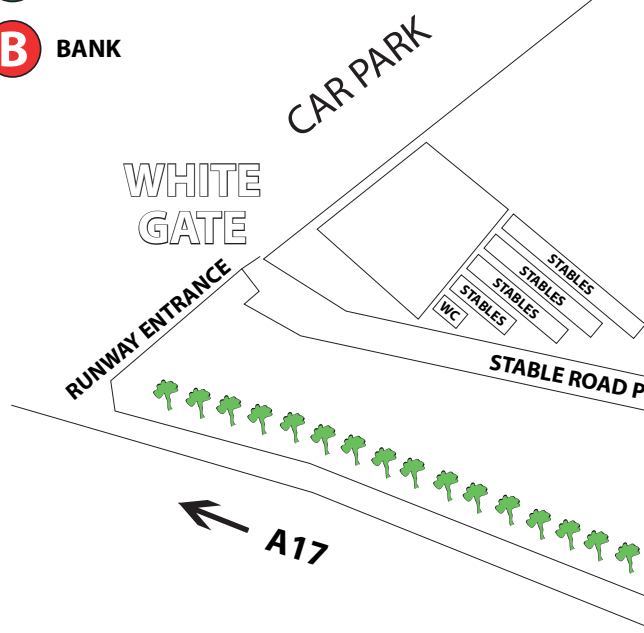

CAR PARK

RED PAY GATE

PAY BOOTH

SHOPPING ARCADES 1-99

CEDRIC FORD PAVILION

MOTOR AUCTION HALL

NEWARK RING

ORGANISERS OFFICE
OVERSEAS BUYERS LOUNGE

FIRST AID

SIR STUART GOODWIN MEMBERS PAVILION

MAIN RING

AVENUE F

SHOPPING ARCADES 100-120

GEORGE STEPHENSON

BLUE PAY GATE

COACH PARKING

SHIPPERS

CONTRACTORS CAR PARK ONLY

TAXI COURTESY COACH

SIR JOHN EASTWOOD
STALLHOLDERS CAR PARKING

RESTAURANT & BAR

CROCKER BUILDINGS
Stanley Sheldon & Bacon Hall
STALLHOLDERS CAR PARKING

LADY EASTWOOD
STALLHOLDERS CAR PARKING