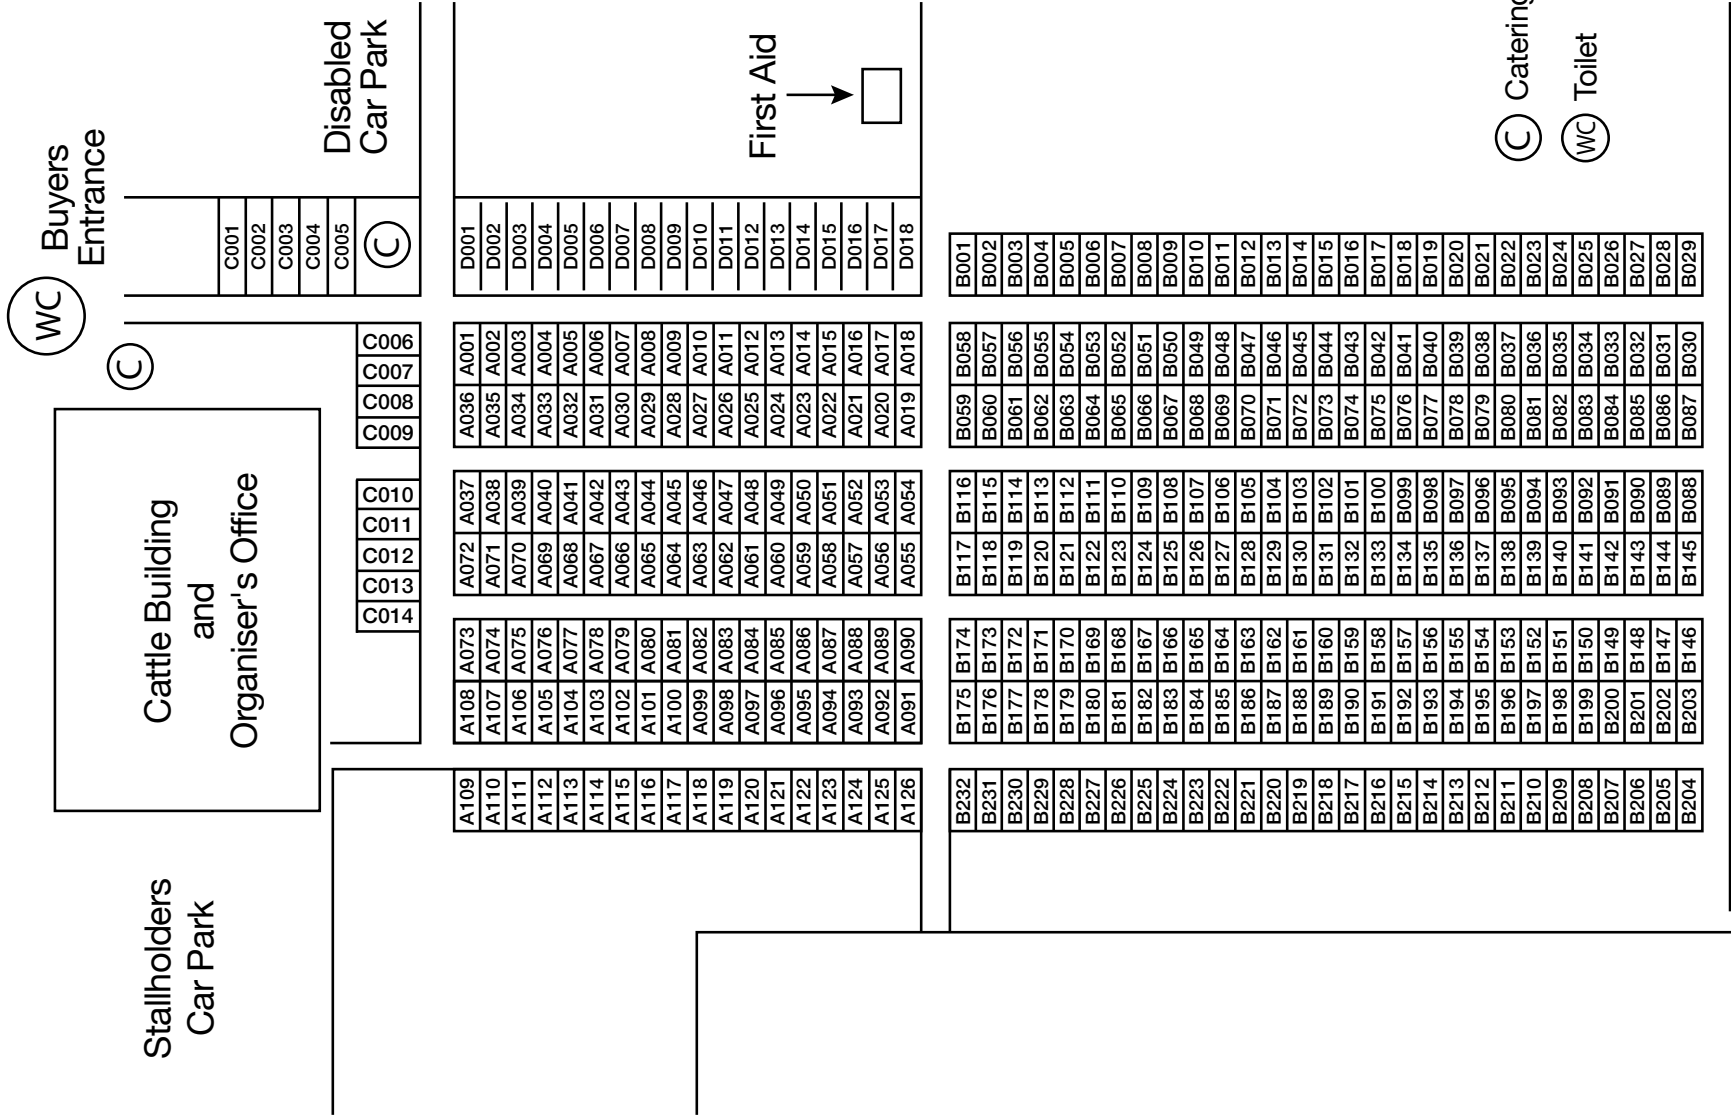

Antiques & Collectors Fair

NEWBURY SHOWGROUND,
NEWBURY, BERKSHIRE RG18 9QZ

01636 702326 www.iacf.co.uk

Site Plan

Public Car Park

WC Buyers Entrance

Disabled Car Park

Cattle Building and Organiser's Office

Stallholders Car Park

C a r a v a n s

WC