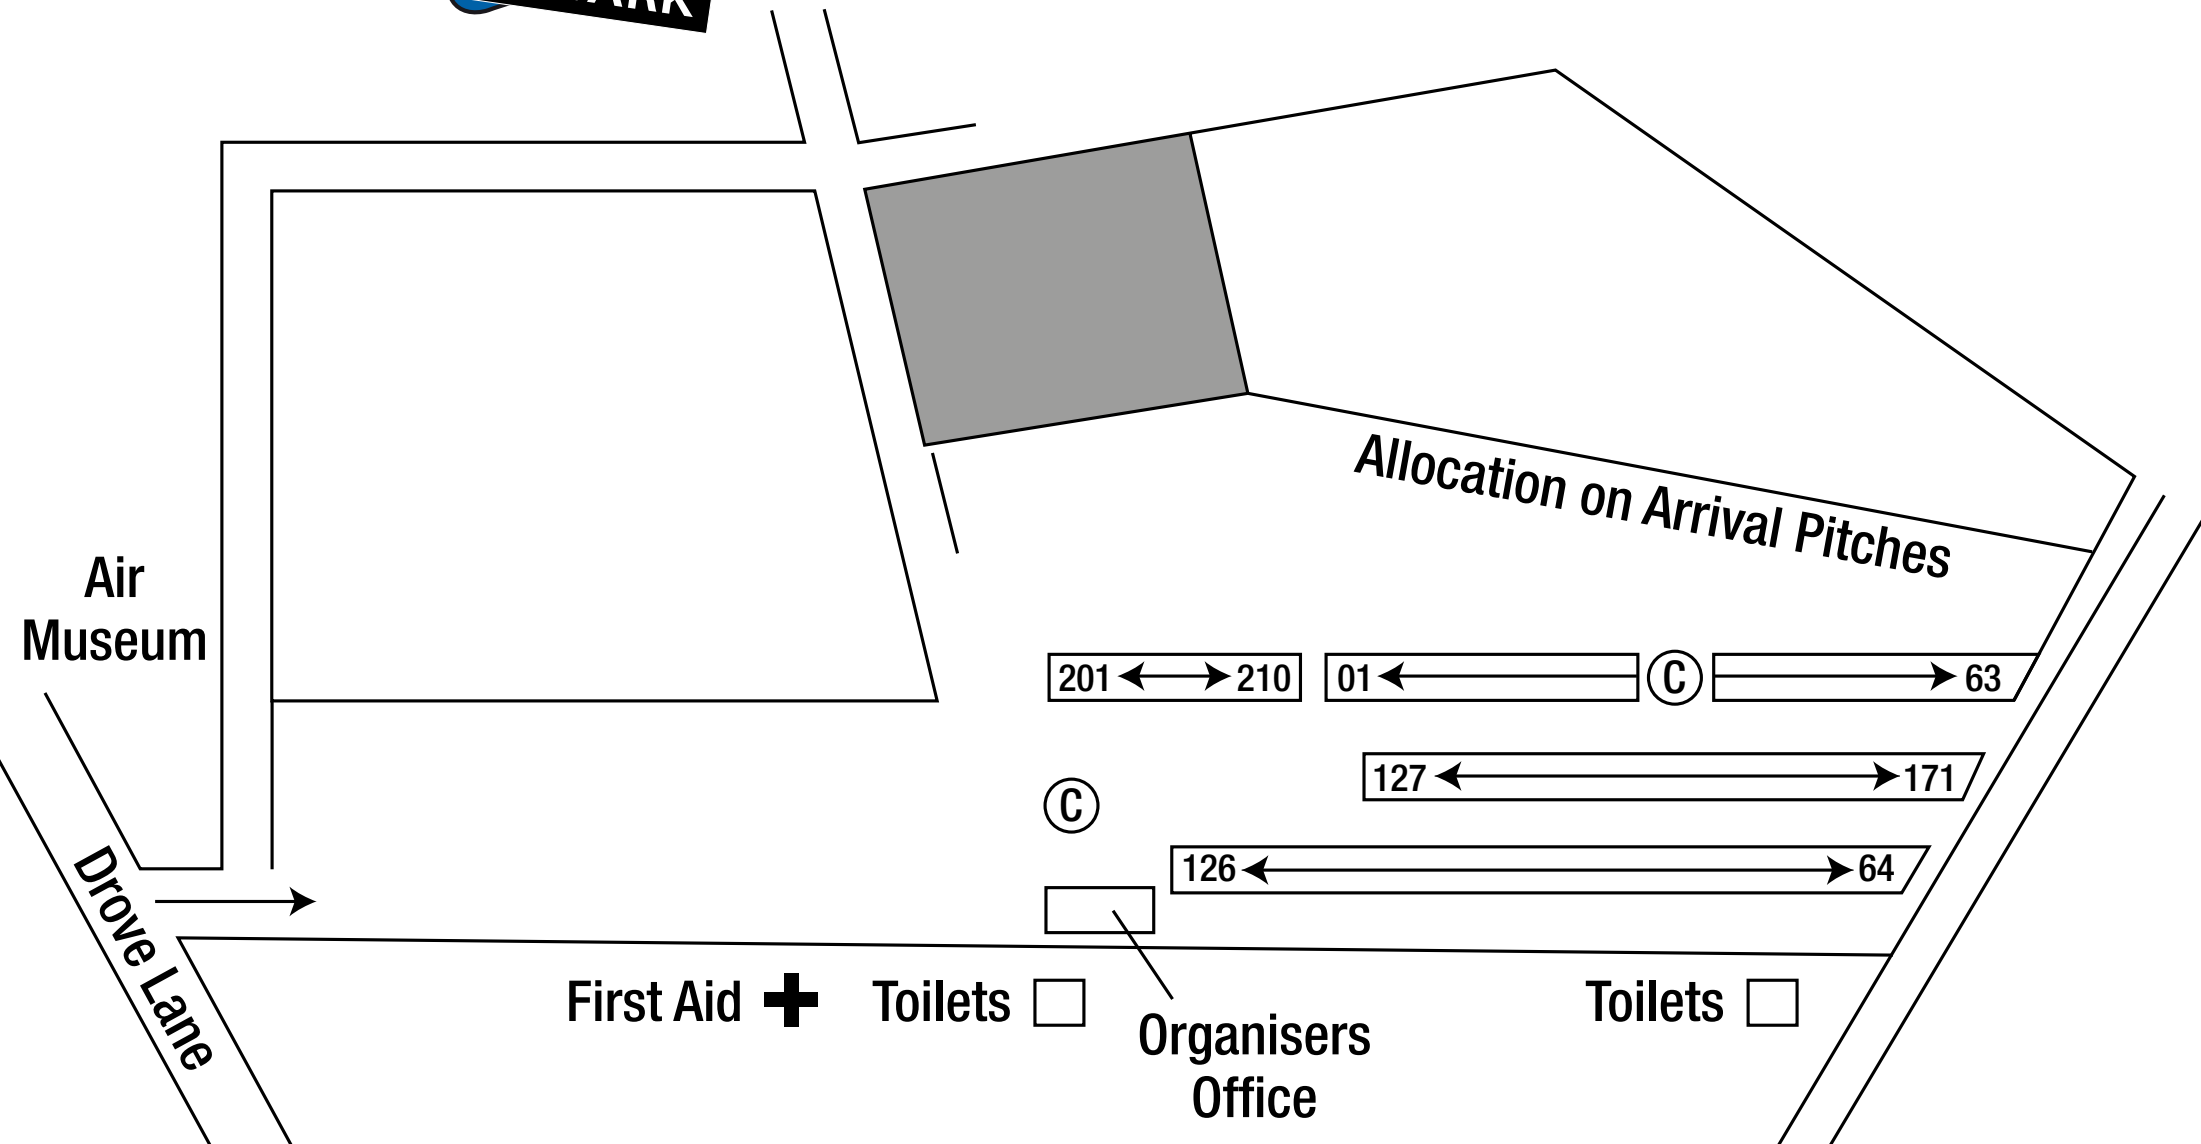

(Adjacent to the Newark Air Museum
& The Newark & Nottinghamshire Showground)
Newark, Nottinghamshire NG24 2NY

Air Museum

Drove Lane

Allocation on Arrival Pitches

201 ←→ 210 01 ←→ [C] ←→ 63

[C] 127 ←→ 171

126 ←→ 64

First Aid + Toilets □

Organisers Office

Toilets □