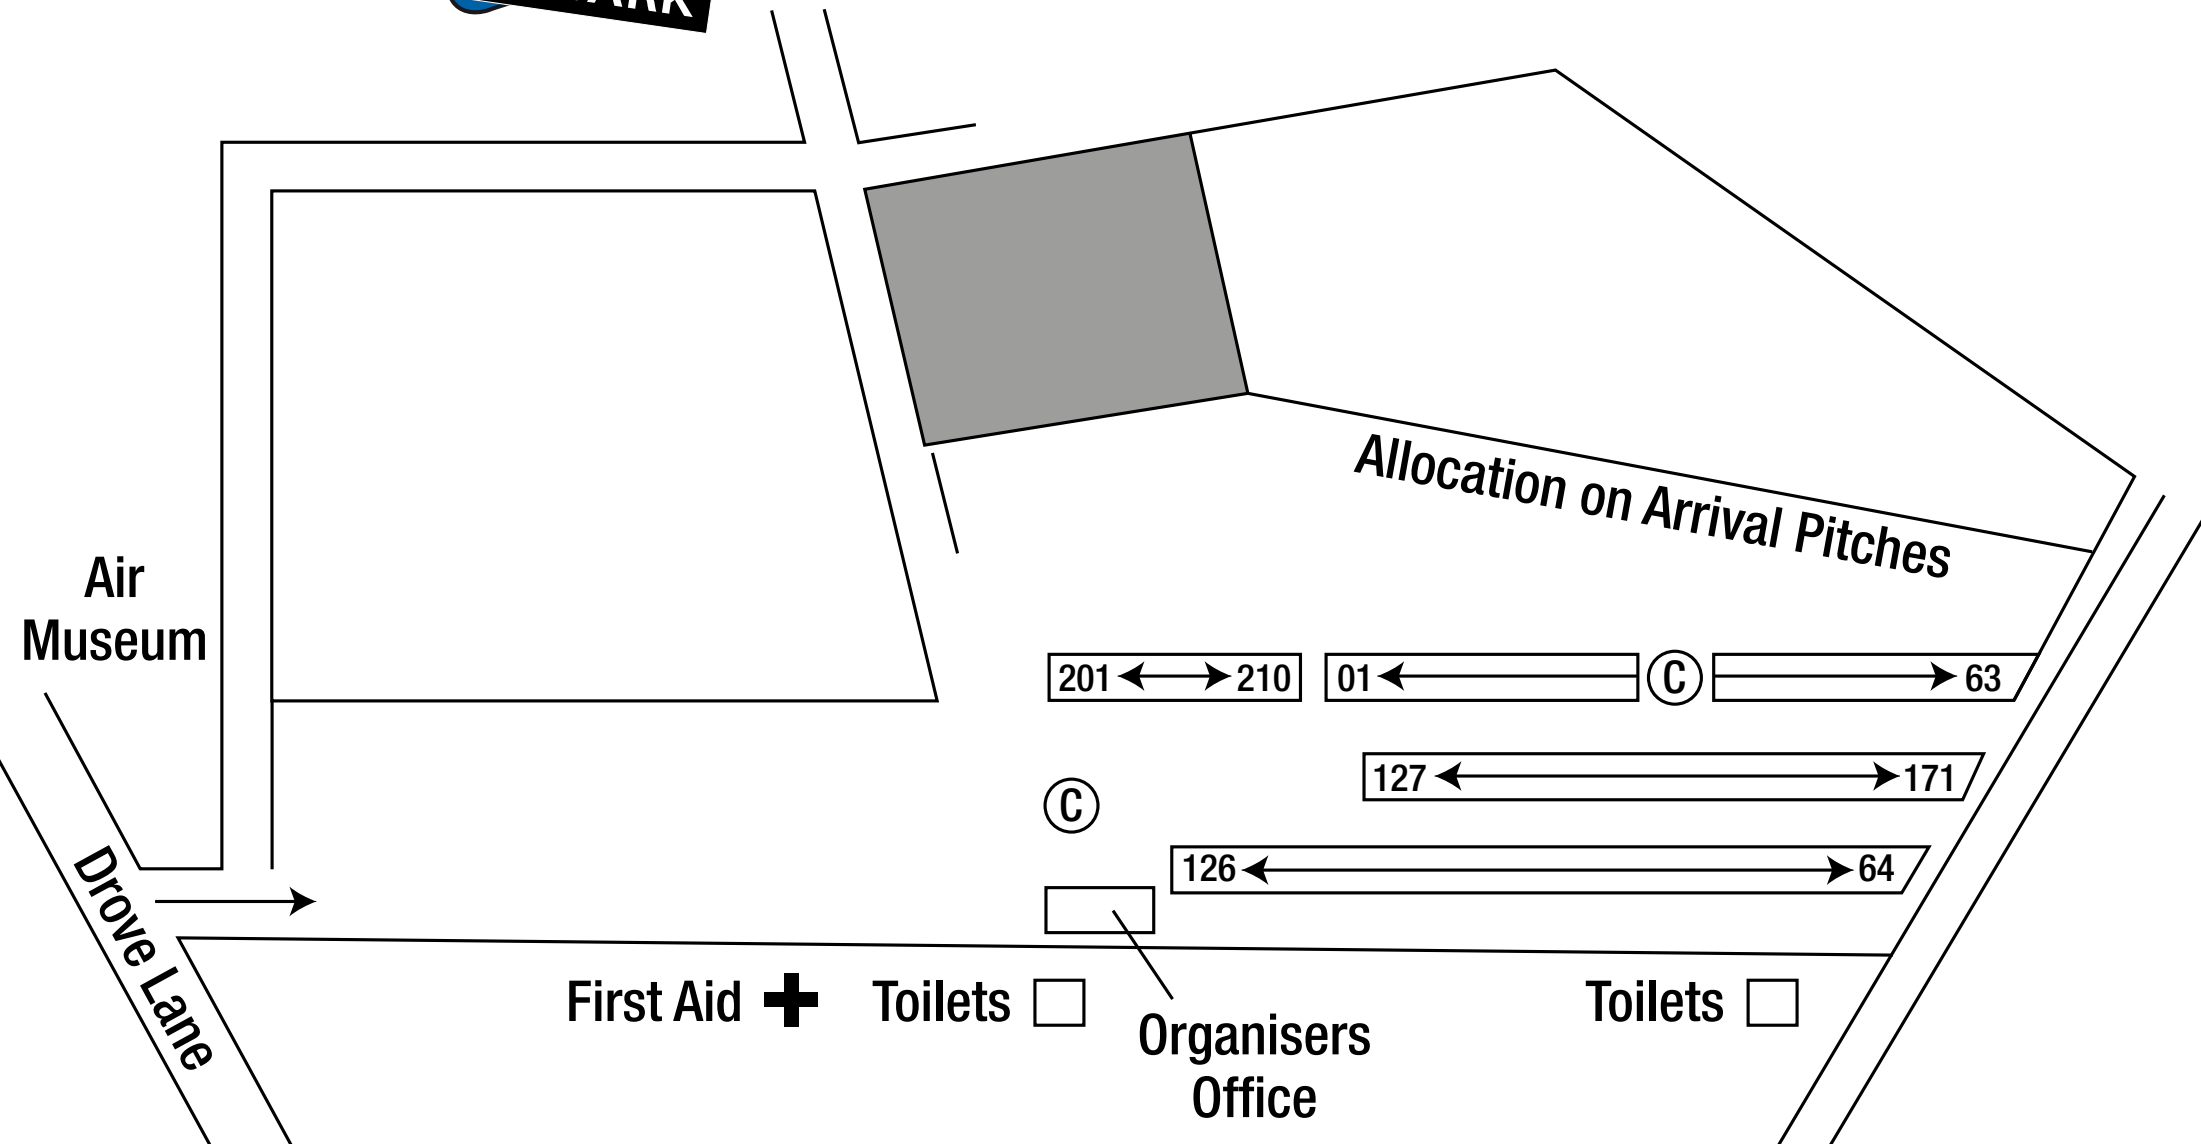

(Adjacent to the Newark Air Museum  
& The Newark & Nottinghamshire Showground)  
**Newark, Nottinghamshire NG24 2NY**

Air Museum

Drove Lane

Allocation on Arrival Pitches

201 ↔ 210   01 ↔ (C) ↔ 63

(C)   127 ↔ 171

126 ↔ 64

First Aid +   Toilets □   Organisers Office   Toilets □