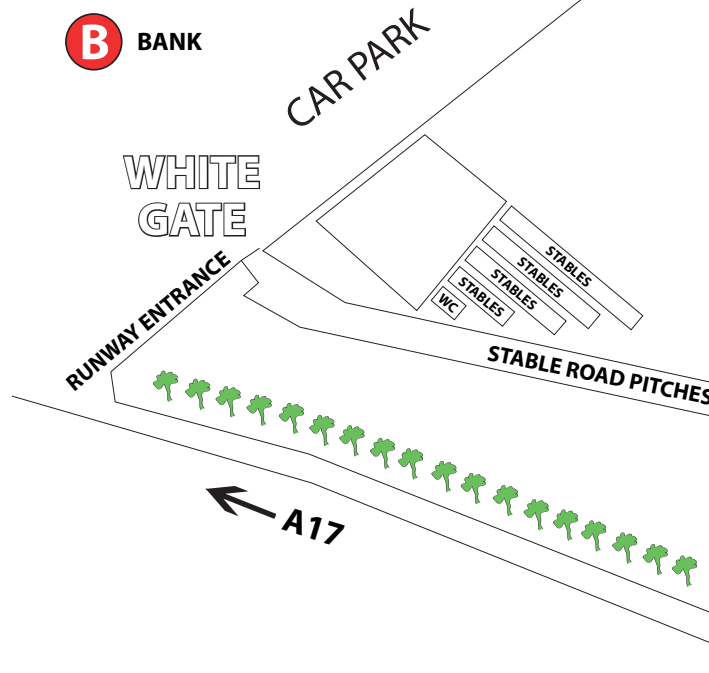

Newark Antiques & Collectors Fair

DISABLED CAR PARKING

YELLOW PAY GATE

CAR PARK

NEWARK & NOTTINGHAMSHIRE SHOWGROUND
NOTTINGHAMSHIRE NG24 2NY

01636 702326 www.iacf.co.uk

- R** RESTAURANT
- C** CATERING
- T** TOILET
- S** SHOWER
- +** FIRST AID
- B** BANK

- PERMANENT BUILDINGS WITH INSIDE PITCHES**
- OUTSIDE PITCHES AREAS: A, B, C, D + J**
- MARQUEES**
- SHOPPING ARCADE**
- OUTSIDE PITCHES AREAS: E, F + G**

ONE WAY IN →
RED PAY GATE

COURTESY COACH
BLUE PAY GATE →
ONE WAY OUT
 COACH PARKING

GREEN GATE
 NO ENTRY

A46 →

← A17

Scan for all our 2022 Fair Dates

International Antiques & Collectors Fairs Ltd, PO Box 100, Newark, Nottinghamshire NG24 1DJ t: +44 (0)1636 702326 e: enquiries@iacf.co.uk • www.iacf.co.uk