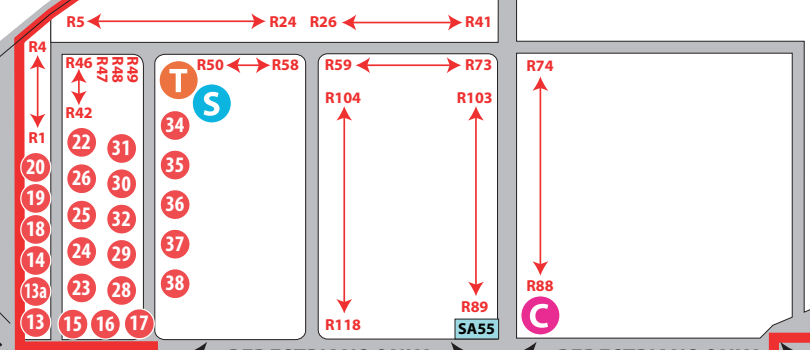

North Gate
GREEN PAY GATE
MAIN ENTRANCE
 CAR PARK

Organisers Office (Vehicle Passes)

GREEN AREA

ABERGAVENNY

Inside Stallholders Parking

Jubilee Hall

Young Farmers

BLUE PAY GATE

CONSTRUCTORS GATE

B2028

M25

Hackney Ring SHIPPERS

PUBLIC CAR PARK

WHITE PAY GATE
South Gate

PEDESTRIANS ONLY SHOPPING ARCADES 1 49 51-54 W01 W14

ABERGAVENNY

Inside Stallholders Parking

Jubilee Hall

Young Farmers

Bureau de Change

MAIN RING

NORFOLK PAVILION

BLUE AREA

BLUE AREA